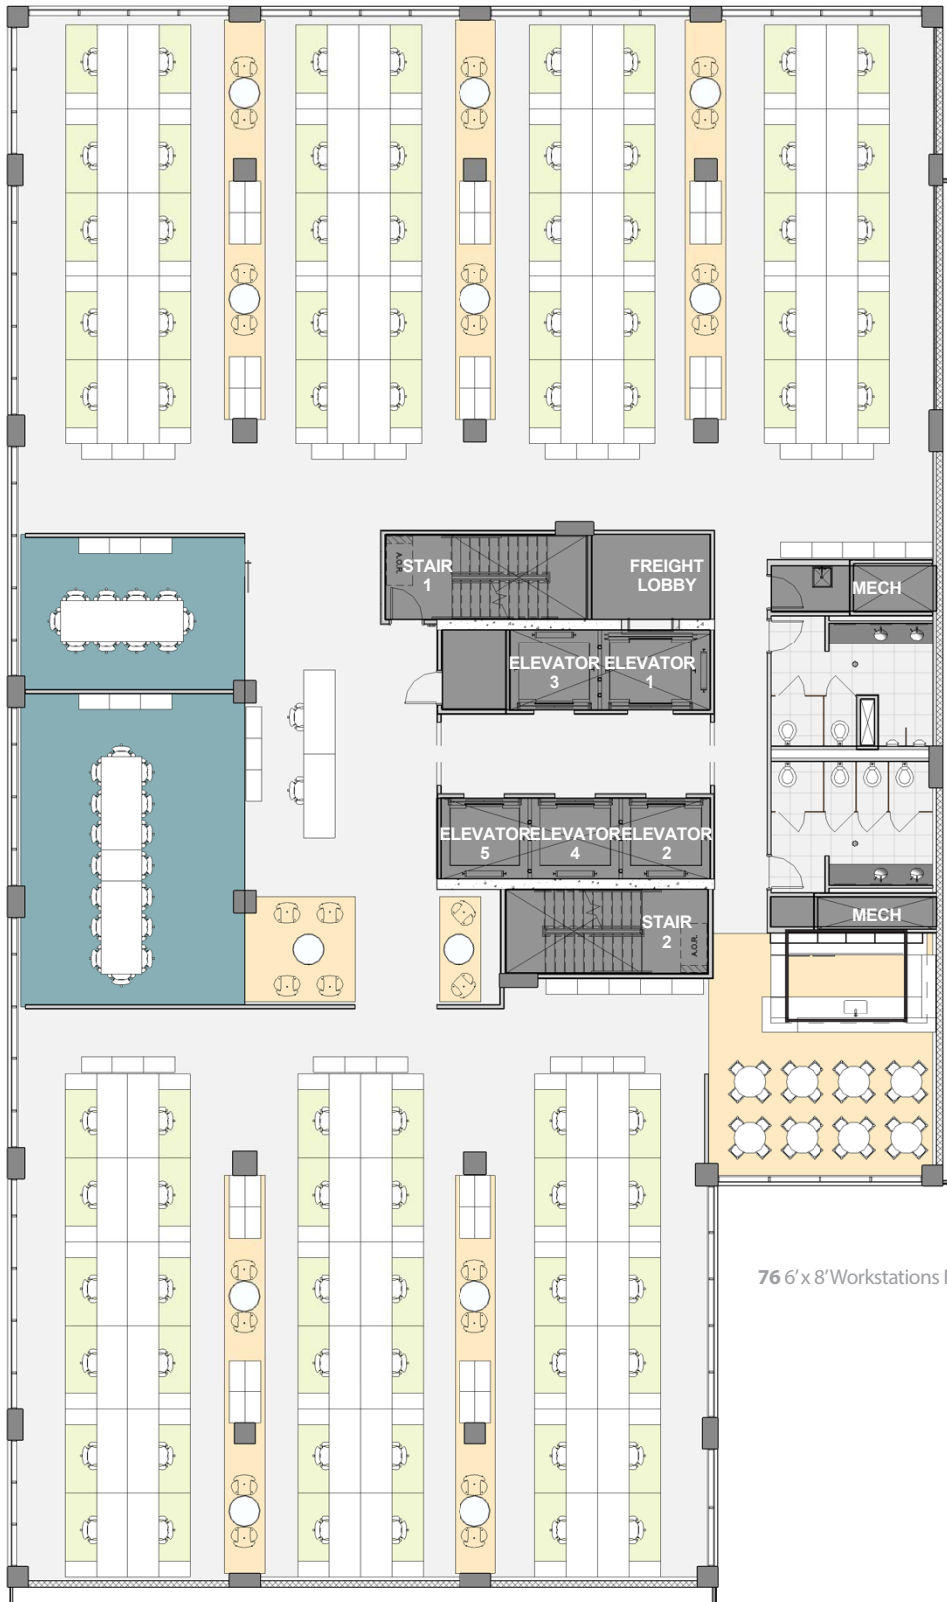

145

SOUTH
WELLS

FLOORS 3-9

OPEN OFFICE 6X8 WORKSTATIONS

76 6' x 8' Workstations Per Floor

MASON TAYLOR
MASON.TAYLOR@AM.JLL.COM
312-228-2431

CHRIS CASSATA
CHRIS.CASSATA@AM.JLL.COM
312-228-3754