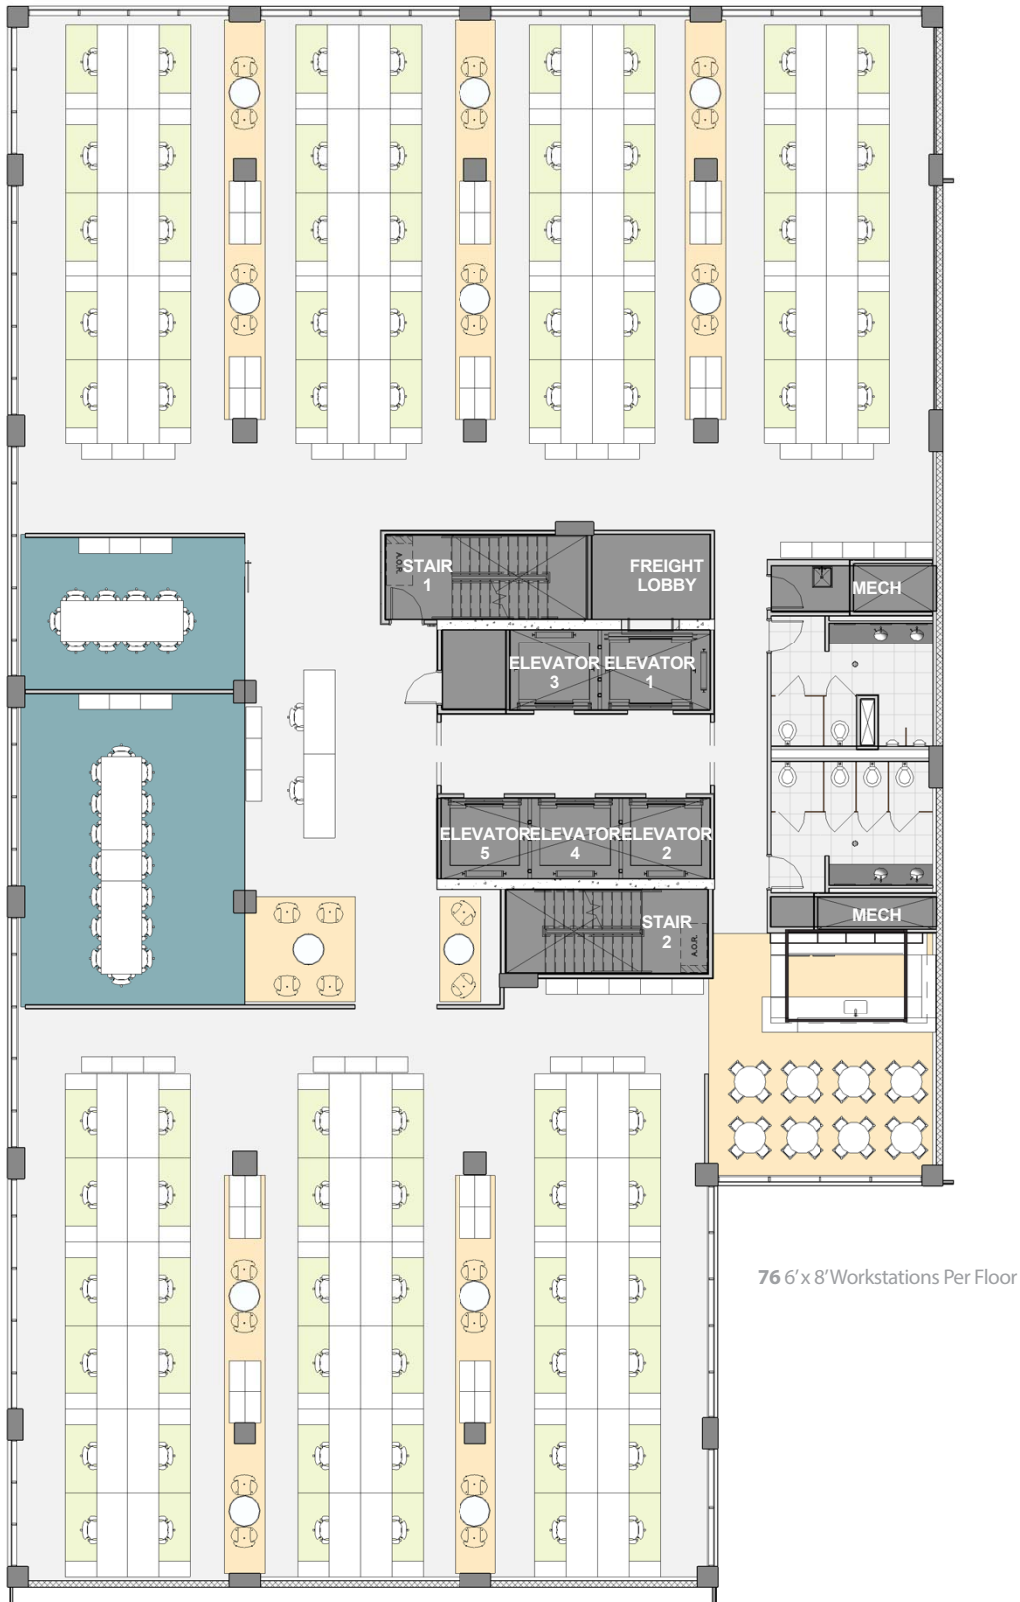

145

SOUTH
WELLS

FLOORS 3-9

OPEN OFFICE 6X8 WORKSTATIONS

76 6' x 8' Workstations Per Floor

MASON TAYLOR
MASON.TAYLOR@AM.JLL.COM
312-228-2431

CHRIS CASSATA
CHRIS.CASSATA@AM.JLL.COM
312-228-3754